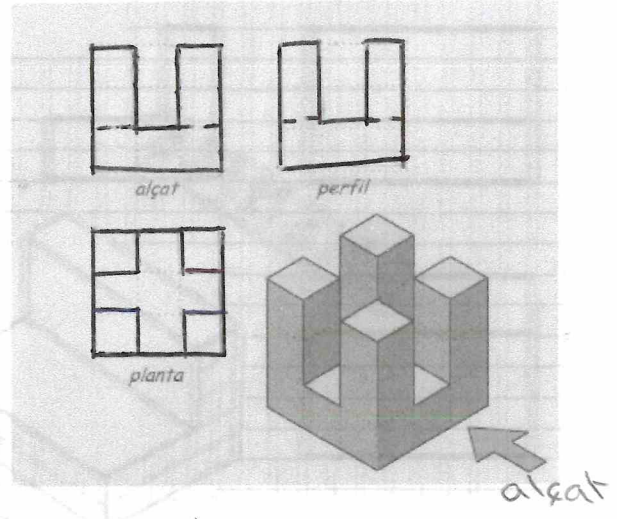

FITXA 3: VISUALITZACIÓ DE PECES

NOM I LLINATGES: Francesca Mas Fuster GRUP: 2nE

Dibuixa l'alçat, la planta i el perfil de les següents figures: